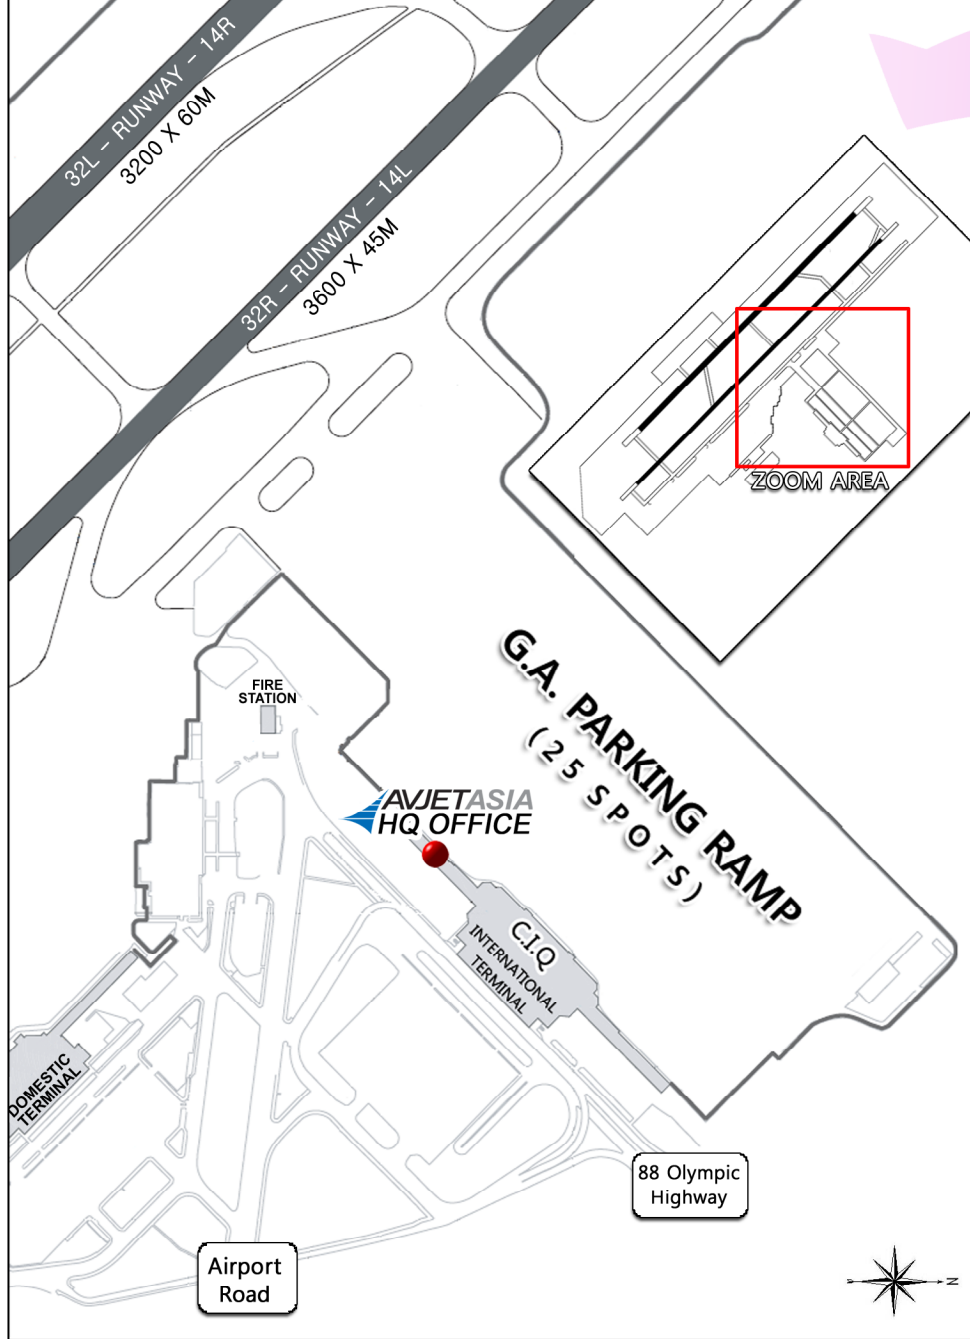

GIMPO INTERNATIONAL AIRPORT / RKSS

AVJETASIA

OFFICES ARE LOCATED AT RKSS(HQ) AND RKSI.
WE PROVIDE HANDLING SERVICES FOR ALL AIRPORTS OF S.KOREA

#3A-8-1, Office Zone, Gimpo Airport Outlet, 712-1,
 Bangwha2-dong, Gangseo-gu, Seoul 157-854 Korea
 Tel : +82-2-6343-3092 Fax : +82-2-6455-3091
 E-mail : gservice@avjet.com